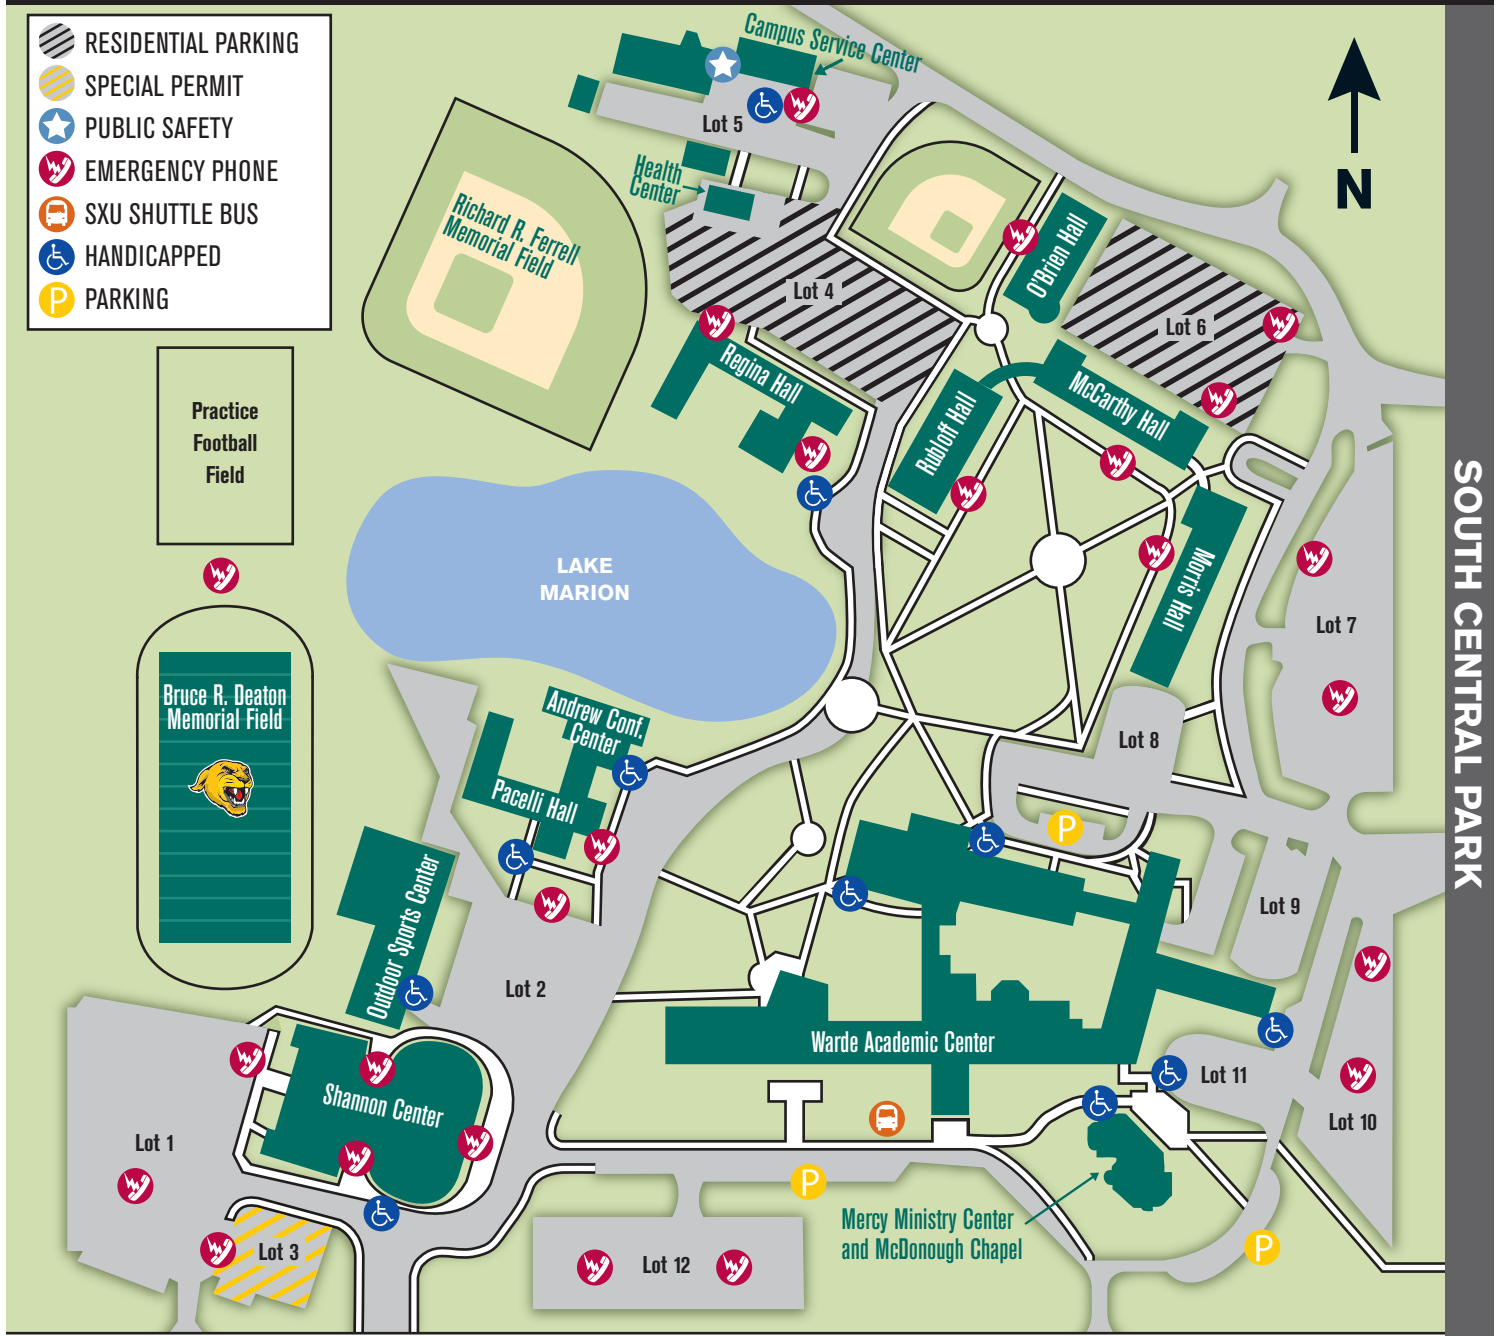

- RESIDENTIAL PARKING
- SPECIAL PERMIT
- PUBLIC SAFETY
- EMERGENCY PHONE
- SXU SHUTTLE BUS
- HANDICAPPED
- PARKING

SOUTH CENTRAL PARK

WEST 103RD STREET

WEST 103RD STREET

GRAHAM SCHOOL (vertical text on left)

HAMLIN (vertical text on right)

Lot 13

3825 W. 103rd Street

PULASKI CENTER (vertical text on left)

PULASKI AVE (vertical text on right)

Lot 14

WEST 104th STREET

SPRINGFIELD AVE (vertical text on right)

WEST 104th STREET

VISUAL ARTS CENTER (vertical text on left)

SPAUDLING (vertical text on right)

10435 S. Spaulding Ave.

WEST 110th STREET

THE O'GRADY CENTER (vertical text on left)

SOUTH ST. LOUIS (vertical text on right)

11000 S. St. Louis Ave.

WEST 103RD STREET

DIETHAUS CENTER (vertical text on left)

PULASKI AVE (vertical text on right)

CVS (vertical text on right)

WEST 111th STREET

UNIVERSITY RELATIONS (vertical text on left)

DRAKE AVE (vertical text on right)

Mt. Greenwood Reformed Church (vertical text on right)

Lot 15

SOUTH ST. LOUIS (vertical text on right)

PARKSIDE VILLAGE (vertical text on left)

LAWDALE (vertical text on right)

WEST 111th STREET

University Apartments

11250 S. Kedzie Avenue, Chicago
11053 S. Lawndale, Chicago
9700 S. Troy Street, Evergreen Park
10200 S. Pulaski Avenue, Oak Lawn
11100 S. Kilbourn Avenue, Oak Lawn